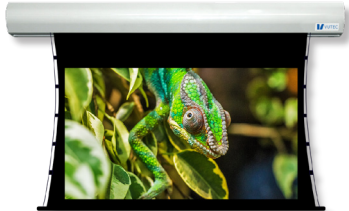

Lectric 1C
supported strong surfaces

Lectric 3C
tab-tensioned surfaces