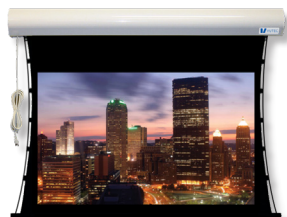

Lectric 3RF
plug & view
tab-tensioned
surfaces