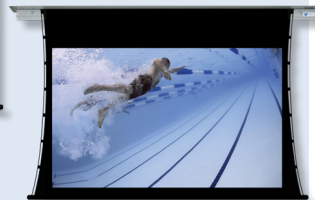

Lectric 4
flush in-ceiling
tensioned surfaces