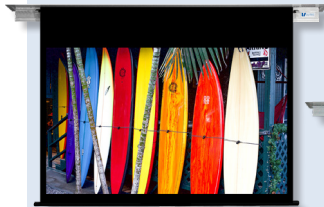

IN-CEILING MOUNT

Lectric 2
flush in-ceiling
supported
strong surfaces