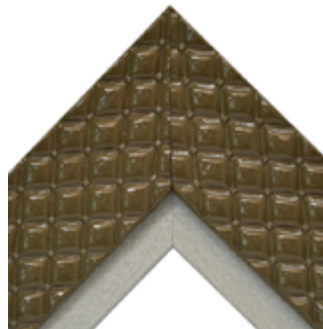

Chesterfield Cocoa -
Platinum Textured
Width w/ Liner: 4 7/8" Rabbet: 1/2"
Part #: AS-FRAME2-C0037 Group: C