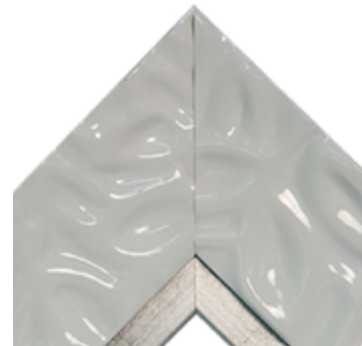

Calm Waters White-Torino Vintage
Width w/ Liner: 5" Rabbet: 1/2"
Part #: AS-FRAME2-E0046 Group: E