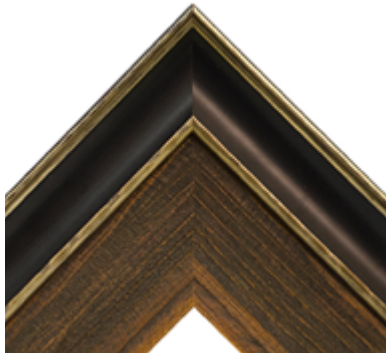

ARTSCREEN/DECOFRAME

CONTEMPORARY

Director's Choice -
Black/Pewter Wood
Width w/ Liner: 5 5/8" Rabbet: 1/2"
Part #: AS-FRAME2-B0006 Group: B