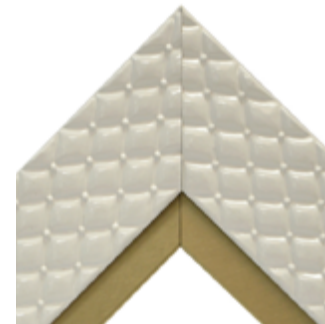

Chesterfield White -
Metallic Gold

Width w/ Liner: 5 1/8" Rabbet: 1/2"
Part #: AS-FRAME2-C0045 Group: C