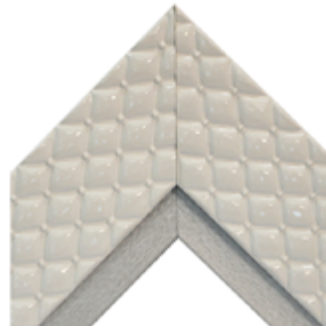

Chesterfield White -
Platinum Textured
Width w/ Liner: 4 7/8" Rabbet: 1/2"
Part #: AS-FRAME2-C0049 Group: C