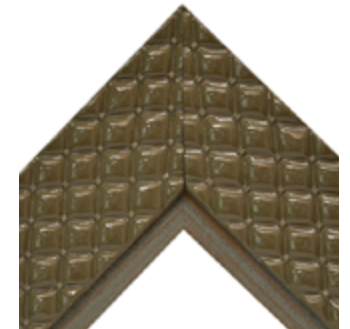

Chesterfield Cocoa -
Distressed Wood
Width w/ Liner: 4 7/8" Rabbet: 1/2"
Part #: AS-FRAME2-C0030 Group: C