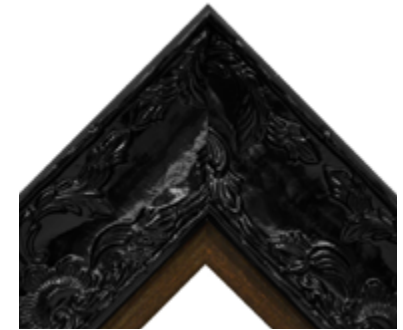

Renaissance Black Gloss-Natural Wood
Width w/ Liner: 5" Rabbet: 1/2"
Part #: AS-FRAME2-C0074 Group: C