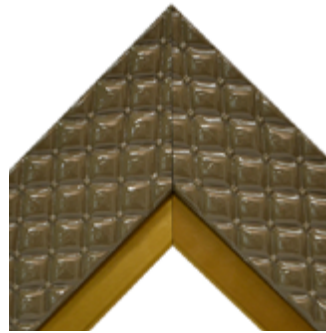

Chesterfield Cocoa - Brass
Width w/ Liner: 4 7/8" Rabbet: 1/2"
Part #: AS-FRAME2-C0027 Group: C