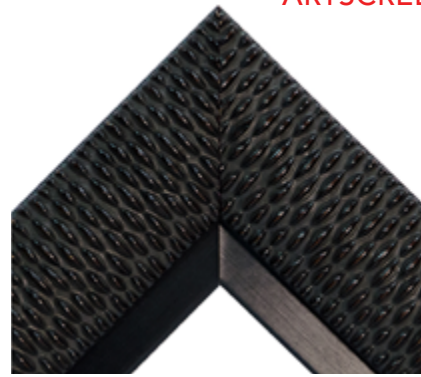

POLYNESIAN

Banyan Silver

Width w/ Liner: 5" Rabbet: 1/2"
Part #: AS-FRAME2-C0010 Group: C

Banyan Black

Width w/ Liner: 5" Rabbet: 1/2"
Part #: AS-FRAME2-C0008 Group: C

Banyan Gold

Width w/ Liner: 5" Rabbet: 1/2"
Part #: AS-FRAME2-C0009 Group: C