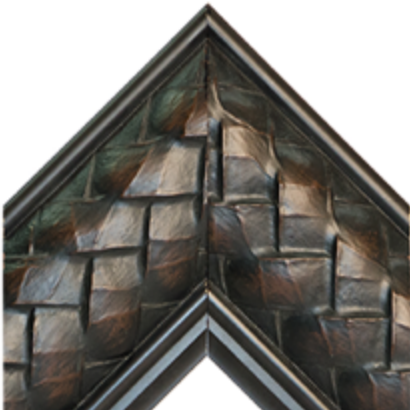

ARTSCREEN/DECOFRAME

POLYNESIAN

Tahitian Weave
Width w/ Liner: 6" Rabbet: 3/4"
Part #: AS-FRAME1-D0012 Group: D