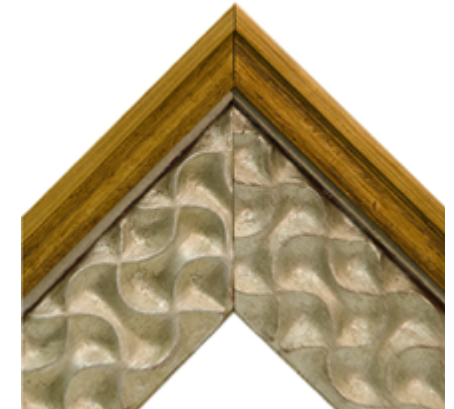

Nalu Silver Rustic Gold
Width w/ Liner: 5 1/4" Rabbet: 1/2"
Part #: AS-FRAME2-D0018 Group: D