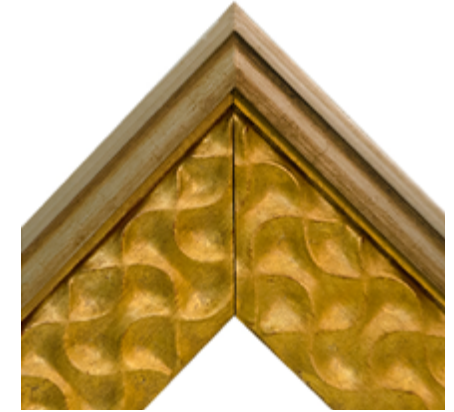

ARTSCREEN/DECOFRAME

POLYNESIAN

Tahitian Weave
Width w/ Liner: 6" Rabbet: 3/4"
Part #: AS-FRAME1-D0012 Group: D

Tahitian Weave Flat
Width w/ Liner: 6" Rabbet: 3/4"
Part #: AS-FRAME1-D0013 Group: D

Nalu Gold - Brass
Width w/ Liner: 5" Rabbet: 1/2"
Part #: AS-FRAME2-C0059 Group: C