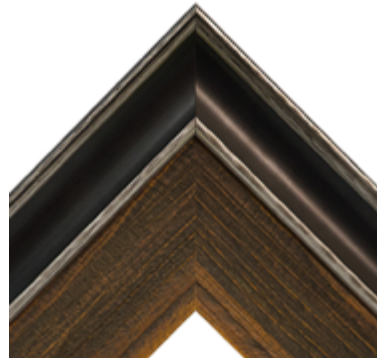

Corinthian 2 Collection
Light Walnut Burl

Width w/ Liner: 4 7/8" Rabbet: 3/4"
Part #: AS-FRAME1-C0003 Group: C

ARTSCREEN/DECOFRAME

CONTEMPORARY

Director's Choice -
Black/Pewter Wood
Width w/ Liner: 5 5/8" Rabbet: 1/2"
Part #: AS-FRAME2-B0006 Group: B