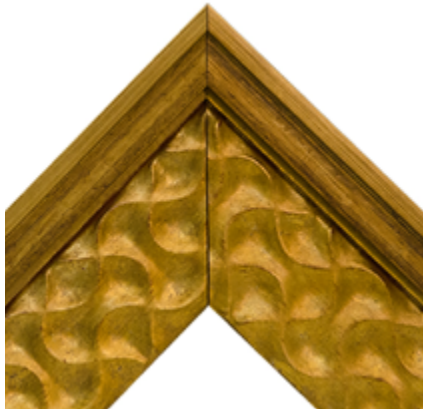

Nalu Rustic Gold
Width w/ Liner: 5 1/4" Rabbet: 1/2"
Part #: AS-FRAME2-D0016 Group: D