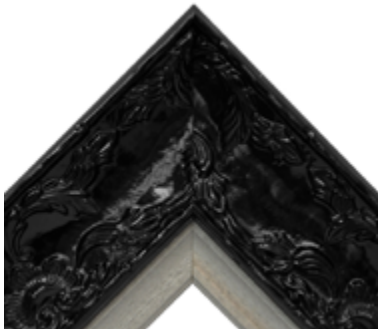

Renaissance Black Gloss-Platinum Crown Textured
Width w/ Liner: 5 1/4" Rabbet: 1/2"
Part #: AS-FRAME2-C0076 Group: C
NOT AVAILABLE IN DECOFRAME