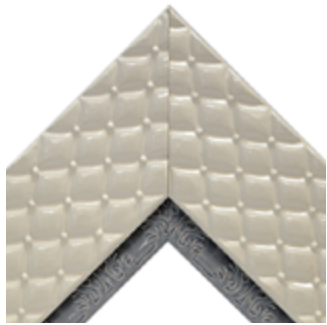

Width w/ Liner: 5" Rabbet: 1/2"
Part #: AS-FRAME2-C0015 Group: C

Chesterfield White -
Shiny Pink

Width w/ Liner: 5" Rabbet: 1/2"
Part #: AS-FRAME2-D0014 Group: D

Chesterfield White -
Baby Blue

Width w/ Liner: 5" Rabbet: 1/2"
Part #: AS-FRAME2-D0011 Group: D