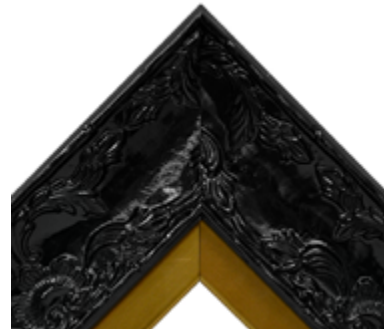

Renaissance Black Gloss-Brass
Width w/ Liner: 5 1/4" Rabbet: 1/2"
Part #: AS-FRAME2-C0066 Group: C