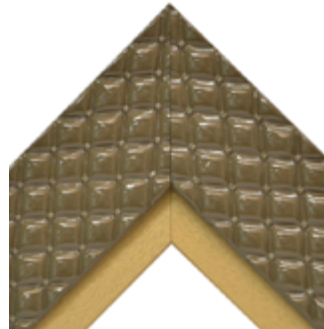

Chesterfield Cocoa -
Gold Textured
Width w/ Liner: 5 1/8" Rabbet: 1/2"
Part #: AS-FRAME2-C0031 Group: C