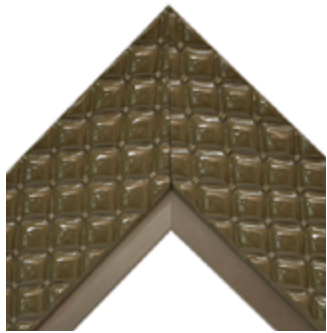

ARTSCREEN/DECOFRAME

CONTEMPORARY

Chesterfield Cocoa - Pewter
Width w/ Liner: 4 7/8" Rabbet: 1/2"
Part #: AS-FRAME2-C0035 Group: C