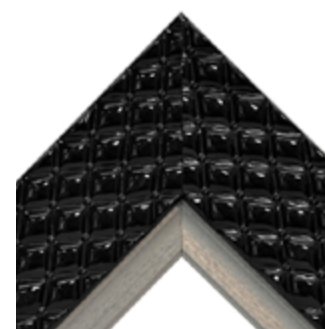

Chesterfield Black - Platinum Crown Textured
Width w/ Liner: 4 7/8" Rabbet: 1/2"
Part #: AS-FRAME2-C0024 Group: C
NOT AVAILABLE IN DECOFRAME