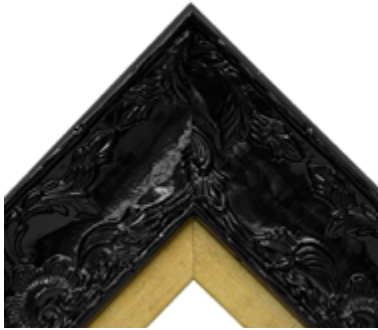

ARTSCREEN/DECOFRAME

REGAL

Renaissance Black Gloss-Gilded Gold
Width w/ Liner: 5 1/4" Rabbet: 1/2"
Part #: AS-FRAME2-C0071 Group: C