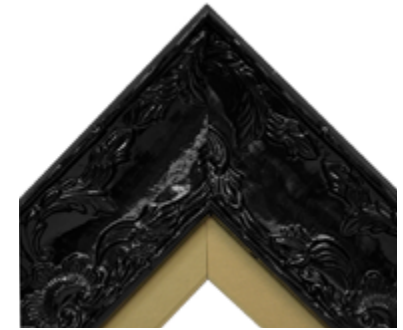

Renaissance Black Gloss-Metallic Gold
Width w/ Liner: 5 1/4" Rabbet: 1/2"
Part #: AS-FRAME2-C0072 Group: C