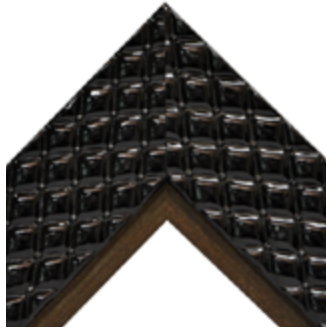

ARTSCREEN/DECOFRAME

CONTEMPORARY

Chesterfield Black -
Natural Wood

Width w/ Liner: 4 7/8" Rabbet: 1/2"
Part #: AS-FRAME2-C0022 Group: C