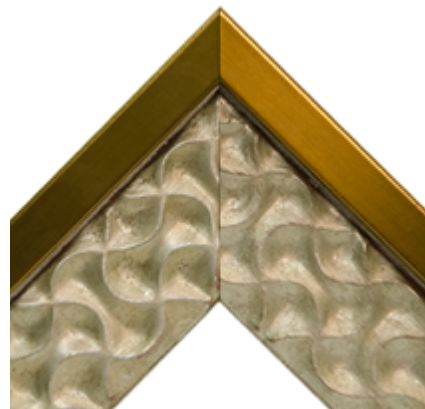

Nalu Silver - Brass
Width w/ Liner: 5" Rabbet: 1/2"
Part #: AS-FRAME2-C0060 Group: C