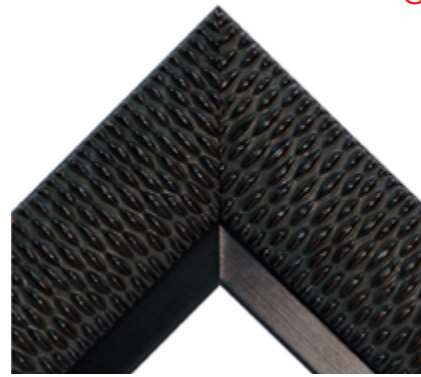

Banyan Black

Width w/ Liner: 5" Rabbet: 1/2"
Part #: AS-FRAME2-C0008 Group: C