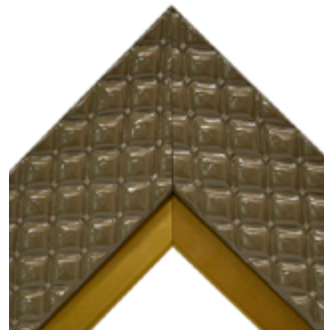

**Chesterfield Cocoa -
Brass**
Width w/ Liner: 4 7/8" Rabbet: 1/2"
Part #: AS-FRAME2-C0027 Group: C