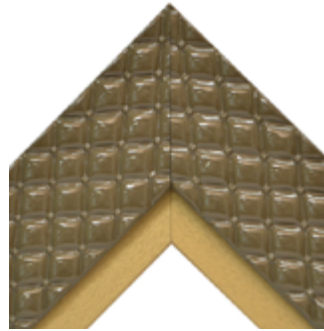

**Chesterfield Cocoa -
Gold Textured**
Width w/ Liner: 5 1/8" Rabbet: 1/2"
Part #: AS-FRAME2-C0031 Group: C