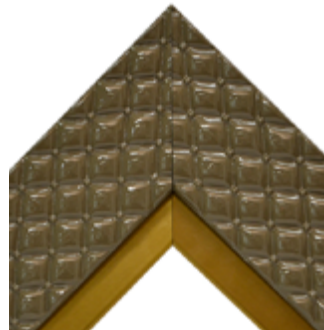

Width w/ Liner: 4 7/8"

Part #: AS-FRAME2-C0034 Group: C

Chesterfield Cocoa -
Distressed Wood

Width w/ Liner: 4 7/8"

Part #: AS-FRAME2-C0030 Group: C

Chesterfield Cocoa - Pewter

Width w/ Liner: 4 7/8"

Part #: AS-FRAME2-C0035 Group: C