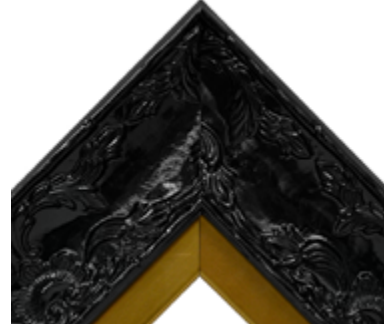

Renaissance Black Gloss-Brass
Width w/ Liner: 5 ¼"
Part #: AS-FRAME2-C0066 Group: C