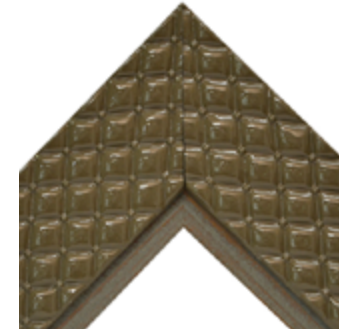

Chesterfield Cocoa -
Distressed Wood

Width w/ Liner: 4 7/8"

Part #: AS-FRAME2-C0030 Group: C