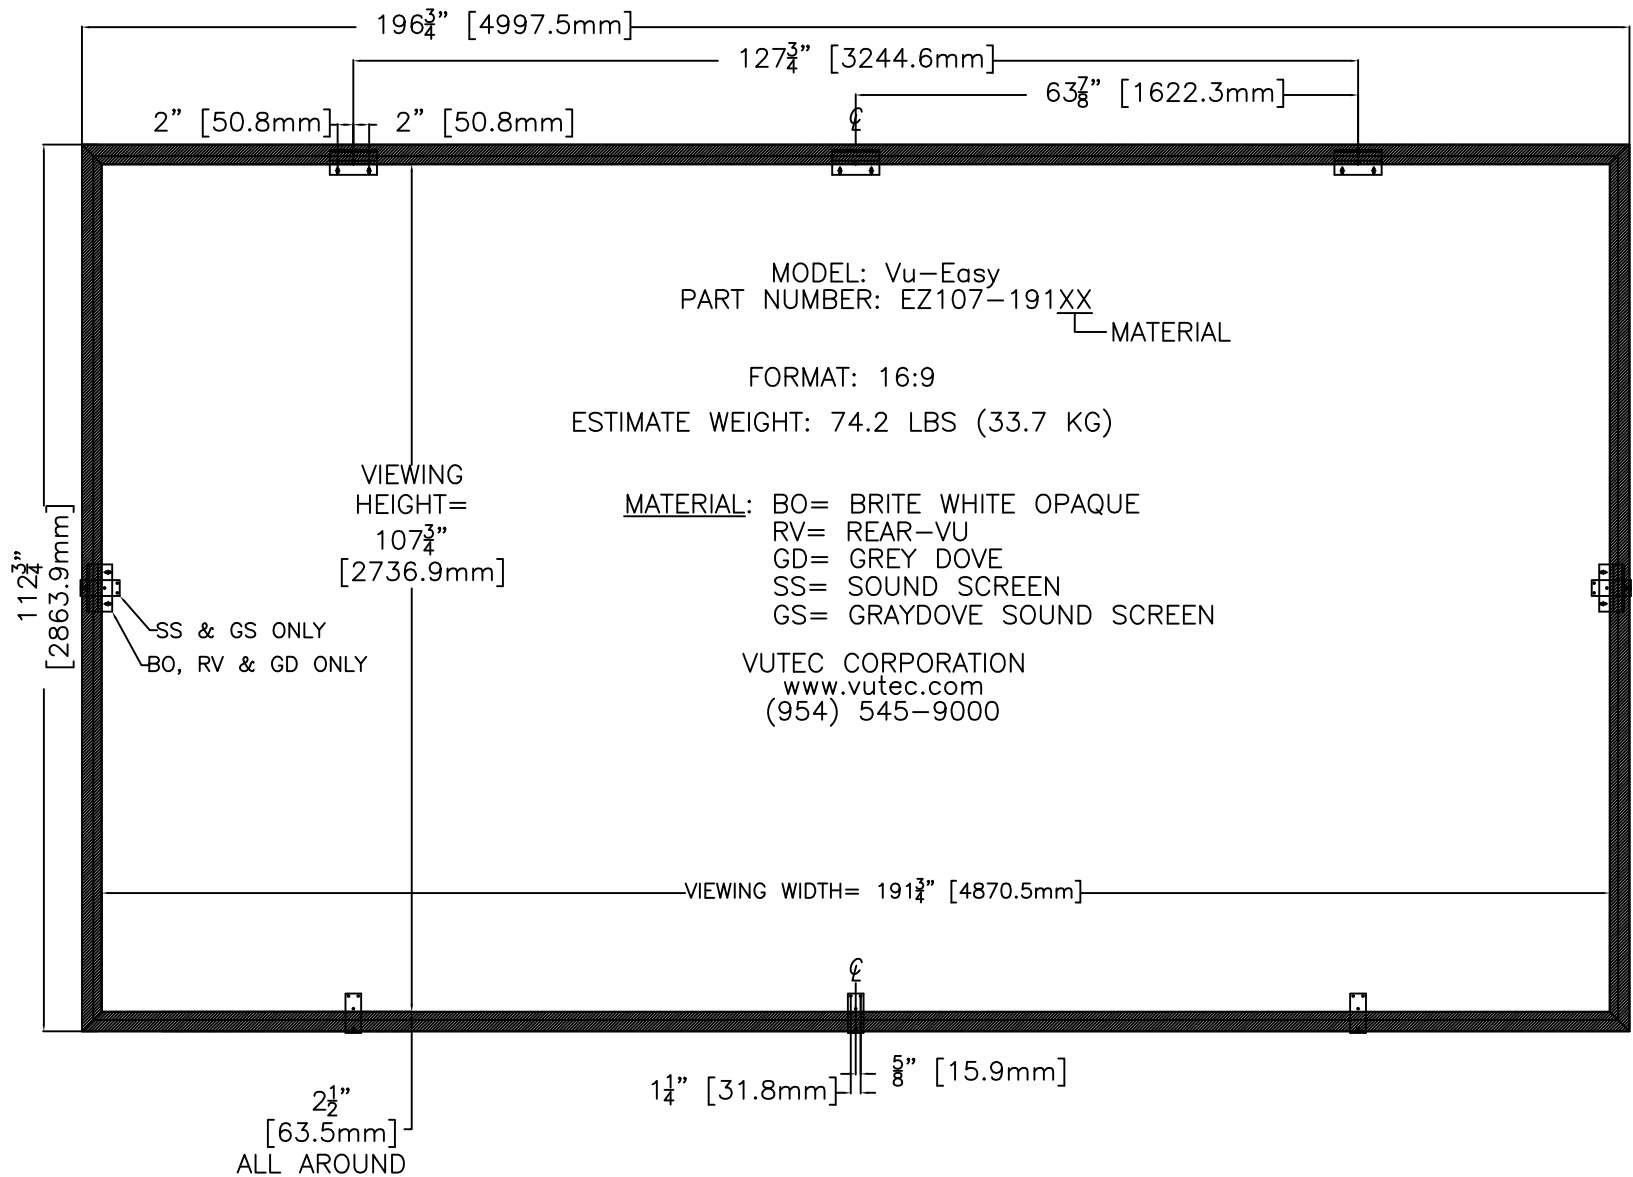

$2\frac{5}{16}$ " [58.4mm]
 BACK SUPPORTS
 $104\frac{15}{16}$ " [2664.8mm]
 $53\frac{1}{16}$ " [1347.2mm]
 $1\frac{1}{16}$ " [27.7mm]
 SCREEN FROM WALL APPROX.
 $1\frac{5}{16}$ " [33.0mm]
 $1\frac{15}{16}$ " [41.3mm]

11711 W. Sample Road, Coral Springs, FL 33065

DRAWN BY
 04/04/2017 TM
 CHECKED BY

DESCRIPTION
 EZ107-191
 Vu-Easy

DRAWING NO.
 EZ107-191
 SCALE: 1/1
 REV A