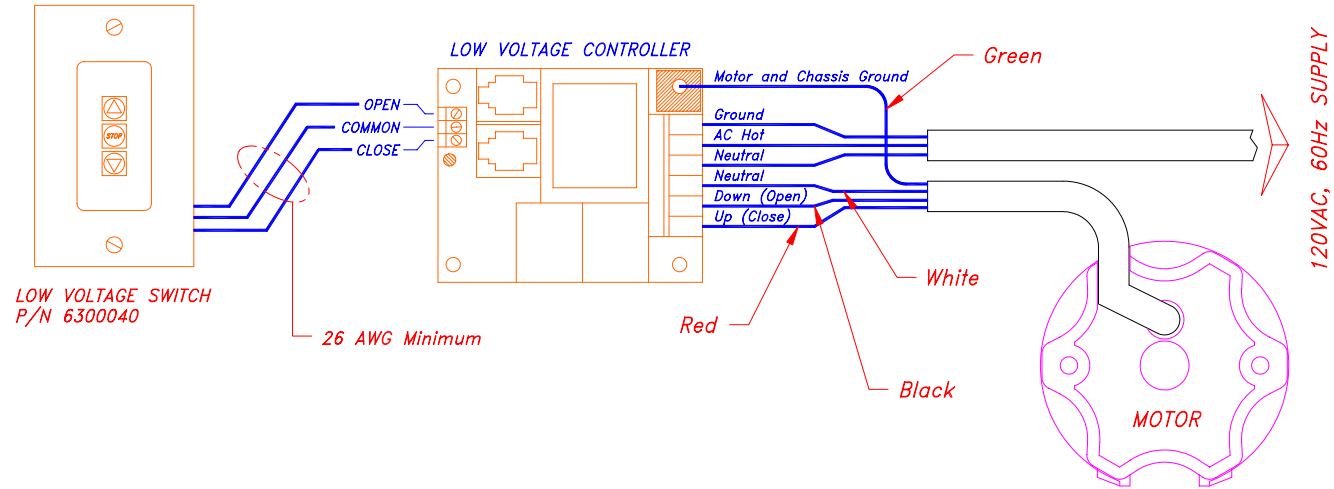

Quote No. _____

LOW VOLTAGE CONTROL FOR MOTORIZED SCREEN, 120VAC

Notes:

- 1 - Wirings shown are to be connected by installers.
- 2 - Wirings must conform to local and/or national electrical codes and regulations.
- 3 - Wirings must be of minimum 18 AWG except where noted.
- 4 - Maximum Distance between Switch and Controller: 100 feet

CAD drawing – NOT TO SCALE

Optional Control Specified

Project No.

Originator

Date

Customer Signature

Special Notes

Date