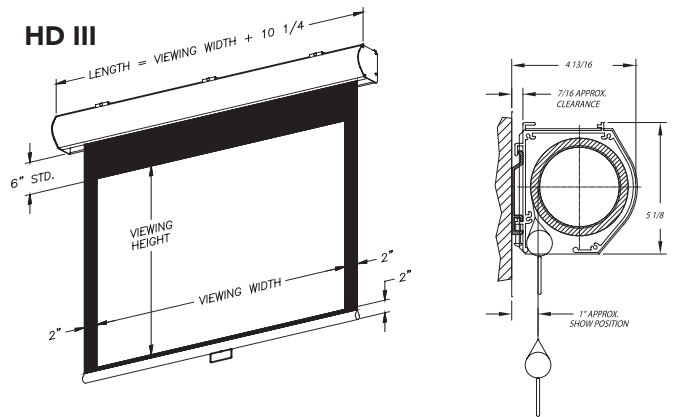

HD III

SURFACES: MatteWhite

FEATURES:

- Aluminum housing with choice of black or white finish
- VUTEC EMS™ (EZ-Mounting System) included
- Standard 6" black leader set a 6"
- Custom sizes and additional leader are available
- 1 year warranty