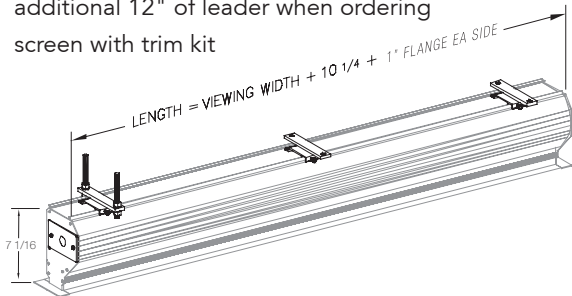

HD II & HD III

Deluxe Manual Screen Wall or Ceiling Mount

DIAGONALS: HD II / Standard (4:3) : 60" - 84"
HD III / Standard (4:3) : 100" - 180"
HD III / HDTV (16:9) : 92" - 159"
HD III / Computer (16:10) : 94" - 163"

The **HD II** and **HD III** deluxe manual wall screens are designed for both home theater and commercial applications. The HD II with a 2" roller is available in 4:3 video format in sizes from 60" to 84" diagonal.

The **HD III** comes with 3" heavy duty roller in 4:3 video format in sizes from 100" to 180" diagonal and in 16:9 format in sizes from 92" to 163" diagonal.

IN-CEILING TRIM KIT (HD III ONLY)

- ONLY HD III: for housings up to 144" in length
- Standard finish white, black available
- Recommended adding additional 12" of leader when ordering screen with trim kit