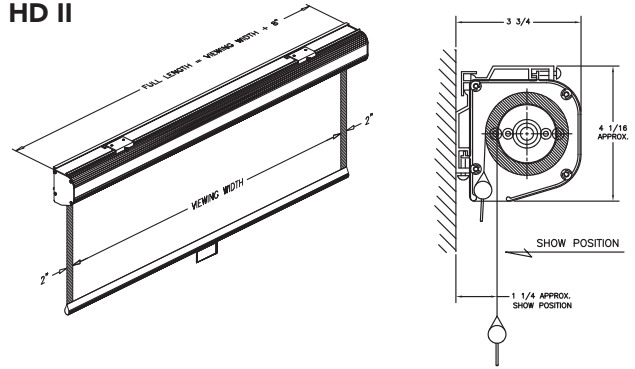

TECHNICAL:

HD II